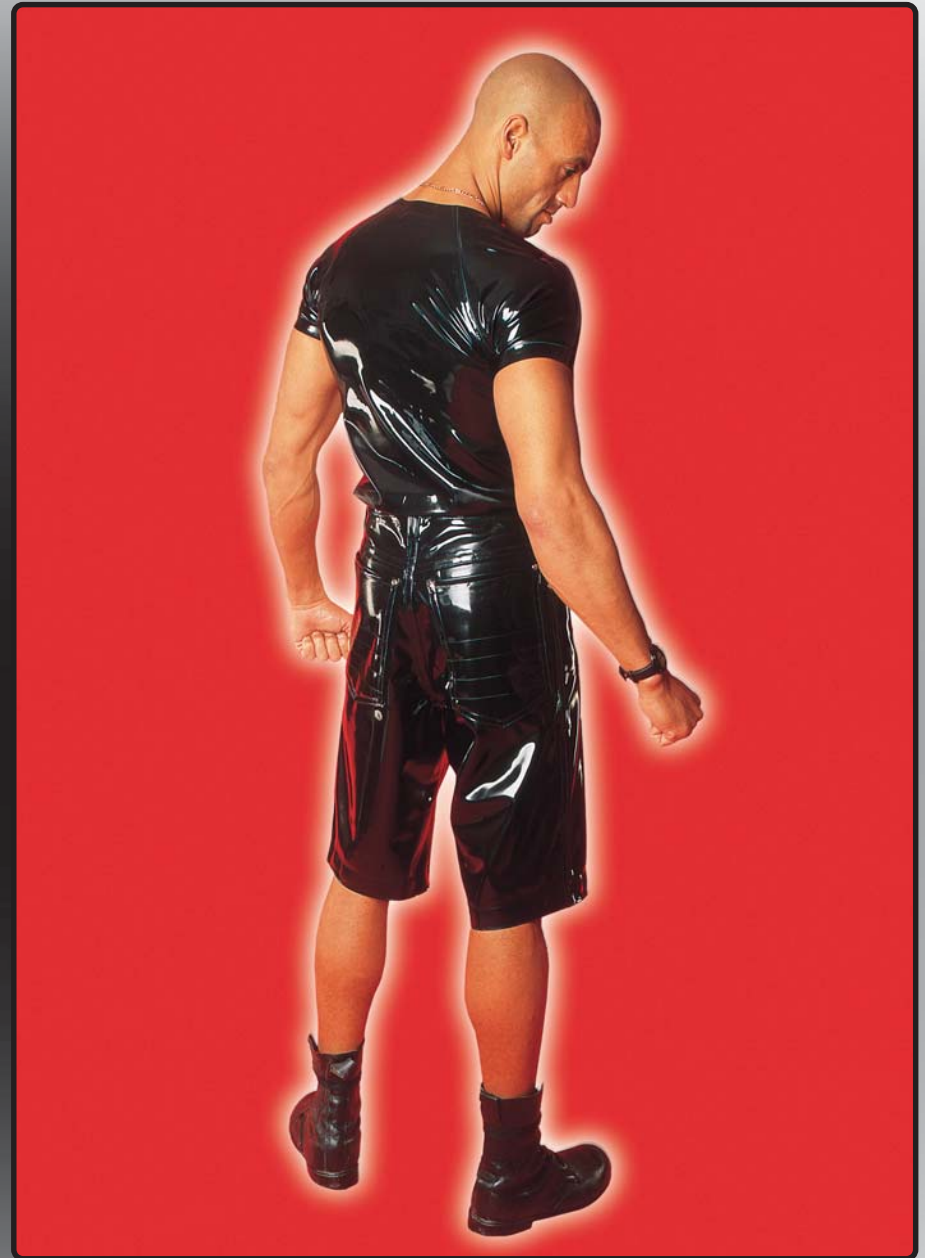

87 LYCRA LINED BRIEF
101 HEAVY WEIGHT BRIEF

133 RAGLAN T-SHIRT
152 BAGGY SHORTS